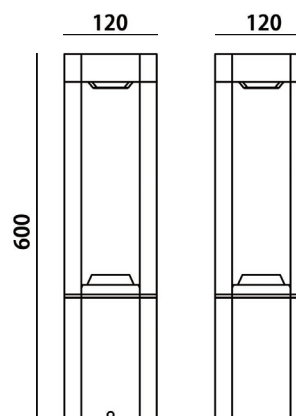

TECHNICAL DATA

TYPE

Professional LED for Exterior Lighting.

PRO	CRI ≥ 80	
IP54		L°
AC85-265V 50/60Hz		50000h

Model:	Lido
Format:	-
Location:	Exterior
Wattage:	10W
Materials:	Aluminium
Led Color:	3000K / 4000K / 6500K
Product Dimension:	600*120*120mm
IP Code:	54
Fixation:	Surface
CRI :	80
Lumen Output:	1000LM
Frequency:	50/60 Hz
Beam Angle:	L°

DIMENSION DRAW

OUTDOOR